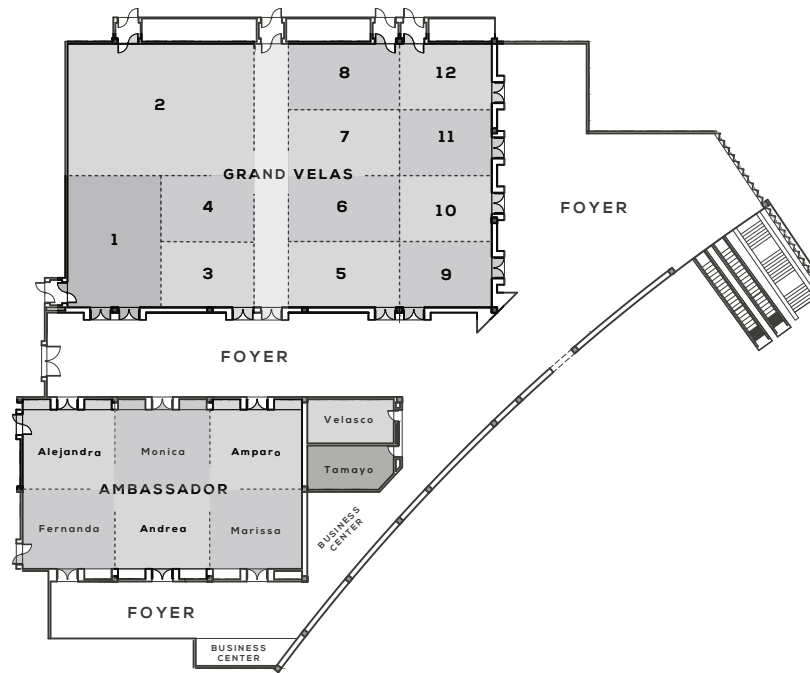

CONVENTION CENTER

CAPACITIES

MEETING ROOM	AREA SQ. FT	LENGTH	WIDTH	HEIGHT	Theater	Classroom	Crescent Rounds	"U" Shape	Cocktail	Banquet Plated (10 pax)
GRAND VELAS	10,662	81.04	131.56	19.69	923	685	464	134	1042	774
Velas 1-4	5,115	81.04	63.12	19.69	443	329	223	64	500	371
Velas 5-12	4,631	81.04	57.15	19.69	401	297	202	58	453	336
AMBASSADOR	4,877	56.1	86.94	19.69	422	313	213	61	477	354
Fernanda	739	26.38	28.02	19.69	64	48	32	9	73	54
Alejandra	739	26.38	28.02	19.69	64	48	32	9	73	54
Andrea	768	26.38	29.13	19.69	66	49	33	10	75	56
Monica	768	26.38	29.13	19.69	66	49	33	10	75	56
Marissa	739	26.38	28.02	19.69	64	48	32	9	73	54
Amparo	739	26.38	28.02	19.69	64	48	32	9	73	54
MEETING ROOMS										
Tamayo	426	29.49	14.44	10.5					1 board meeting table for 6 ppl	
Diego Rivera	321	23.59	13.62	10.5					1 board meeting table for 6 ppl	